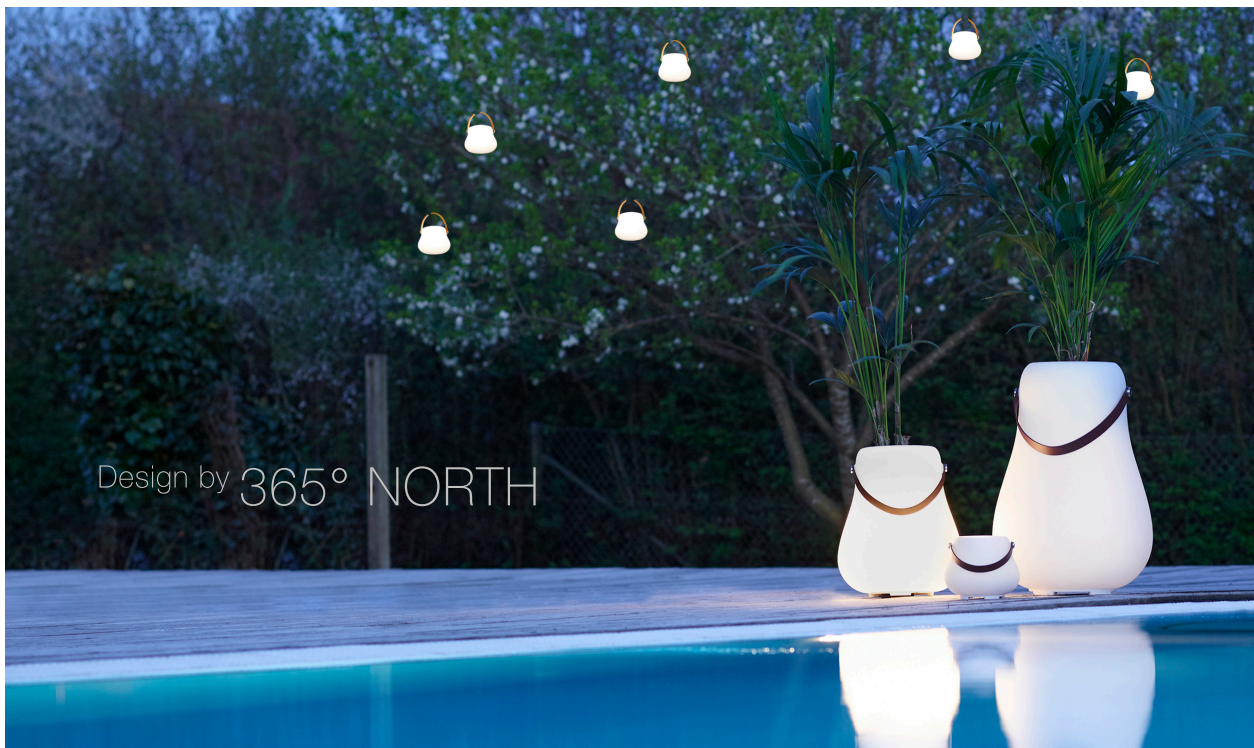

NORDIC D'LUXX[®]

– Multifunctional Flowerpot and Lantern in Nordic design with built-in LED light and waterproof speaker

NORDIC D'LUXX Flowerpot and Lantern are designed by the acclaimed Danish designer Henrik Pedersen from 365° NORTH in a modern, Nordic and organic design. Flowerpot breaks away from the traditional flowerpot and adds multi functions that can be used both inside and outside for flowers and plants, as an ice bucket, wine cooler, speaker and as a light source. With the built-in LED light, both Flowerpot and Lantern can light up a late summer evening, when you are sitting outside on the terrace. In addition to the adjustable light, Flowerpot can also be used as a speaker. Stream and play your favourite music and create memorable moments with friends and family.

WATERPROOF SPEAKER IN FLOWERPOT

All 3 Flowerpot sizes are also available with light, also with built-in Bluetooth speaker, which is waterproof and therefore able to be left outside. Stream and play your favourite music from streaming services or from your smartphone, at the entrance when your guests arrive, when you are having a nice time in the garden or at the dinner table with light and wonderful lounge music.