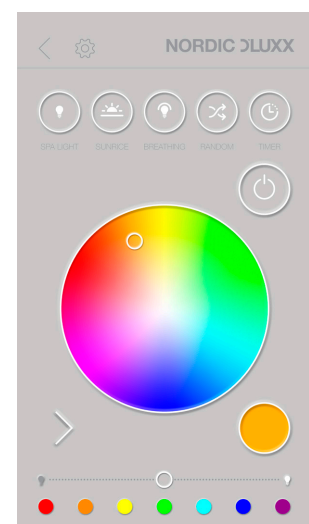

DOWNLOAD APP

When the **NORDIC D'LUXX** App has been downloaded and installed from the App Store (IOS) or Google Play (Android), you can with the help of the user manual control light and sound on your Flowerpot and Lantern. If you have more than one, you can control them individually or you can group them and name them. Set them to the preselected light functions such as Spa Light, Sunrise, Breathing or Random or make your own. Timer function can be connected.